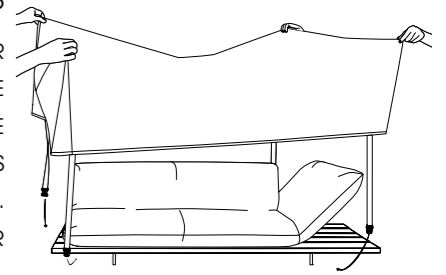

BULLFROG PROTECTIVE COVERS

TO ASSURE THAT YOU WILL ENJOY YOUR OUTDOOR FURNITURE FOR A LONG TIME BULLFROG RECOMMENDS USING THE SPECIFIC PROTECTIVE COVER THAT IS OFFERED FOR EACH OUTDOOR MODEL. IT IS THE BEST WAY TO PROTECT YOUR FURNITURE FROM DIRT AND MOISTURE.